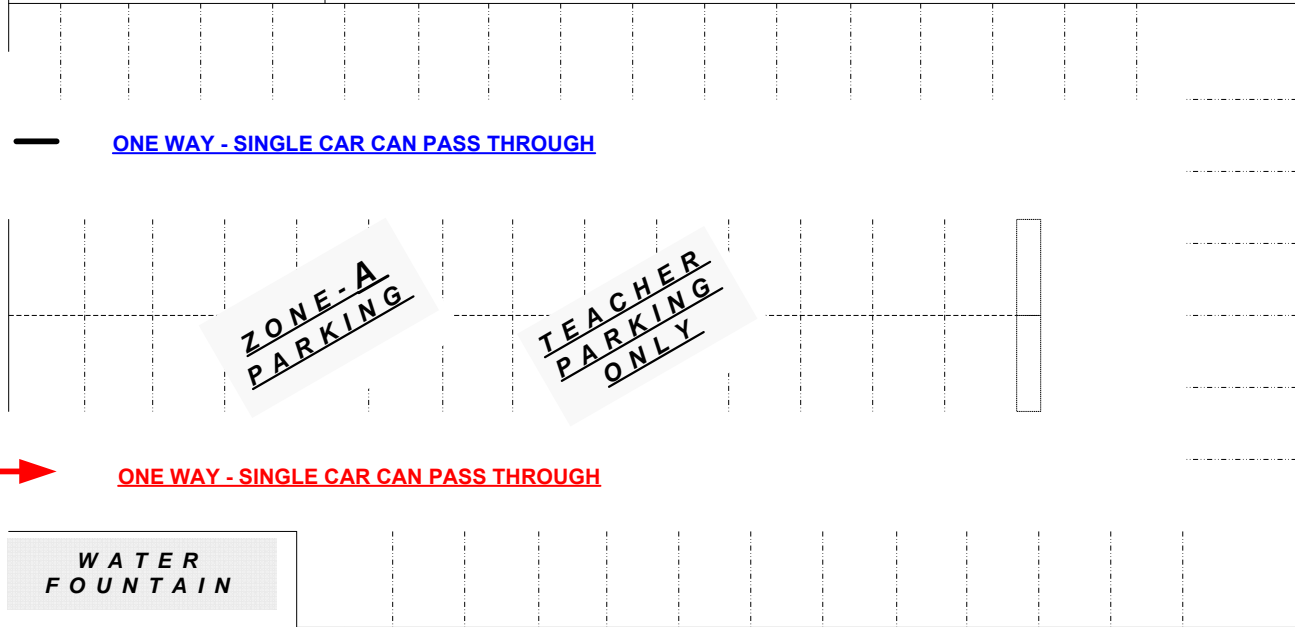

WEIDMAN ROAD

GO TO MANCHESTER ROAD

SUNDAY MADRASSA PARKING, DROP OFF & PICKUP PLAN

ZONE-C PARKING

ONE WAY - SINGLE CAR CAN PASS THROUGH

ADS
ZONE-D PARKING